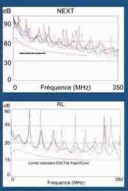

Quality + Innovation = Performance

Garantee All patch cords are compliant to the standard specifications TIA/EIA - 568 - B.2 - 1 and ISO/IEC for Category 5e and 6

Test All patch cords are individually tested to deliver quality, performance and compliance to the standard

25 years warranty Guaranteed for all integrated Channel 6 patch cords on all manufacturers cabling systems (interoperability)

PatchSee 29 Porte du Grand Lyon - 01700 Neyron (Lyon) - France
Tel. +33 (0)4 72 01 10 13 - Fax +33 (0)4 72 01 10 08 - info@patchsee.com

PatchSee®

Public Price 2005
EURO (€) exc. VAT

Patch cords

Class6Patch : Cat.6 UTP or FTP RJ45 patch cords

	Length		Qty / PatchBox	P/N	Public Price Unit		Length		Qty / PatchBox	P/N	Public Price Unit
	M.	Feet					M.	Feet			
UTP	0,6	2	12	6-U/2	5,0	FTP	0,6	2	12	6-F/2	7,0
	0,9	3	12	6-U/3	5,3		0,9	3	12	6-F/3	7,4
	1,2	4	12	6-U/4	5,6		1,2	4	12	6-F/4	7,8
	1,5	5	12	6-U/5	5,9		1,5	5	12	6-F/5	8,2
	1,8	6	12	6-U/6	6,2		1,8	6	12	6-F/6	8,6
	2,1	7	12	6-U/7	6,5		2,1	7	12	6-F/7	9,0
	2,4	8	12	6-U/8	6,8		2,4	8	12	6-F/8	9,4
	2,7	9	6	6-U/9	7,1		2,7	9	6	6-F/9	9,8
	3,1	10	6	6-U/10	7,4		3,1	10	6	6-F/10	10,2
	4,0	13	6	6-U/13	8,3		4,0	13	6	6-F/13	11,4
4,9	16	6	6-U/16	9,2	4,9	16	6	6-F/16	12,6		

BasicPatch : Cat.5e UTP or FTP RJ45 patch cords

	Length		Qty / Box	P/N	Public Price Unit		Length		Qty / Box	P/N	Public Price Unit
	M.	Feet					M.	Feet			
UTP	0,6	2	240	U/2	3,0	FTP	0,6	2	240	F/2	4,0
	1,2	4	204	U/4	3,6		1,2	4	204	F/4	4,6
	1,5	5	144	U/5	3,8		1,5	5	144	F/5	4,9
	2,1	7	120	U/7	4,2		2,1	7	120	F/7	5,4
	3,1	10	96	U/10	4,8		3,1	10	96	F/10	6,1
	4,9	16	60	U/16	6,0		4,9	16	60	F/16	7,6

Please note : available in packs of 12 patch cords from distributors and resellers

PhonePatch : RJ45 2 pair patch cords (36-45) for PABX application only

	Length		Qty / pack	P/N	Public Price Unit
	M.	Feet			
UTP	2,1	7	12	2P-U/7	2,9
	3,1	10	12	2P-U/10	3,4
	4,9	16	12	2P-U/16	4,4

PCI-6Patch : Cat.6 UTP or FTP RJ45 patch cords for high density panels (PCI : Patchsee Connector Insert)

	Length		Qty / PatchBox	P/N	Public Price Unit		Length		Qty / PatchBox	P/N	Public Price Unit
	M.	Feet					M.	Feet			
UTP	0,6	2	12	PCI6-U/2	5,7	FTP	0,6	2	12	PCI6-F/2	7,9
	0,9	3	12	PCI6-U/3	6,0		0,9	3	12	PCI6-F/3	8,3
	1,2	4	12	PCI6-U/4	6,3		1,2	4	12	PCI6-F/4	8,7
	1,5	5	12	PCI6-U/5	6,7		1,5	5	12	PCI6-F/5	9,2
	1,8	6	12	PCI6-U/6	7,0		1,8	6	12	PCI6-F/6	9,6
	2,1	7	12	PCI6-U/7	7,3		2,1	7	12	PCI6-F/7	10,0
	2,4	8	12	PCI6-U/8	7,7		2,4	8	12	PCI6-F/8	10,5
	2,7	9	6	PCI6-U/9	8,0		2,7	9	6	PCI6-F/9	11,0
	3,1	10	6	PCI6-U/10	8,3		3,1	10	6	PCI6-F/10	11,4
	4,0	13	6	PCI6-U/13	9,3		4,0	13	6	PCI6-F/13	12,7
4,9	16	6	PCI6-U/16	10,3	4,9	16	6	PCI6-F/16	14,1		

Please note : Class6Patch & PCI-6Patch are dispatched by 6 or 12 units per PatchBox (carton box designed for easy storage and inventory)

DirectPatch : Cat.6 UTP or FTP RJ45 long length cables

	Length		Qty / pack	P/N	Public Price Unit		Length		Qty / pack	P/N	Public Price Unit
	M.	Feet					M.	Feet			
UTP	6,1	20	1	DP-U/20	13,0	FTP	6,1	20	1	DP-F/20	16,5
	7,9	26	1	DP-U/26	15,0		7,9	26	1	DP-F/26	19,5
	9,7	32	1	DP-U/32	17,0		9,7	32	1	DP-F/32	22,5
	12,2	40	1	DP-U/40	20,0		12,2	40	1	DP-F/40	26,5
	15,2	50	1	DP-U/50	23,0		15,2	50	1	DP-F/50	31,5

* DirectPatch cables are available up to 50 m on request